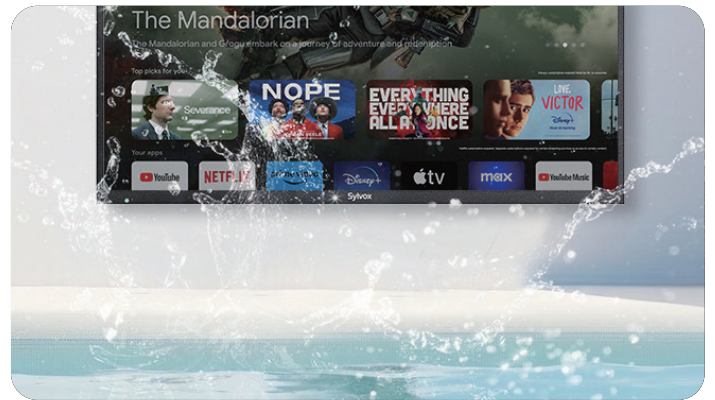

Pergola Pro

2000Nit Pergola Pro Outdoor LG TV

Enjoy premium outdoor entertainment with the 2000Nit Pergola Pro LG TV. IP55 waterproof, durable metal casing, and wide temperature range (-30°C to 50°C) ensure all-weather reliability. Brilliant HDR picture, 7x brighter than indoor TVs, waterproof remote, LG webOS with streaming apps, and immersive Dolby sound.

2000nit Outdoor Brightness

Clear picture even in full sunlight.

Weatherproof Design

IP55-rated & Metal Build

Smart LG webOS System

Stream top UK apps with ease

Anti-Theft Lock Design

Rear lock keeps TV secure

-30°C to 50°C Operation

Reliable in extreme heat or cold.

Pergola Pro(UK)Spec

Series	Pergola Pro(UK)
MODEL	
Panel Size	43/55/65/75inch
Resolution	3840*2160 UHD
Display Technology	LCD
Back Light	DLED
Response Time (typical)	5ms
Brightness(cd/m2,typical)	2000cd/m2
Contrast Ratio(typical)	3000:1
Viewing Angle Degree(H/V)	H:178°, V:178°
Frame Rate	60Hz
Aspect Ratio	16:9
FEATURE	
Operating System	LG Webos
TV System	DVB-T2/S2/C&PAL
Network Input	LAN & WIFI
Bluetooth	5.0
WiFi	IEEE 802.11b/g/n/ac (Support 5G WiFi)
Weak Signal Enhancement	YES
Noise Reduction	3D
Comb Filter	3D
De-interlace	3D
Certificated Apps	Netflix, Youtube, Google play
Waterproof	IP55
Tempered Glass	NO
I/O	
Optical Out	x1
TV Tuner	DVB-S2 x1, DVB-T2 x1
RJ45	x1
HDMI	HDMI x1, HDMI(eARC) x1, HDMI(UART) x1
Earphone	x1