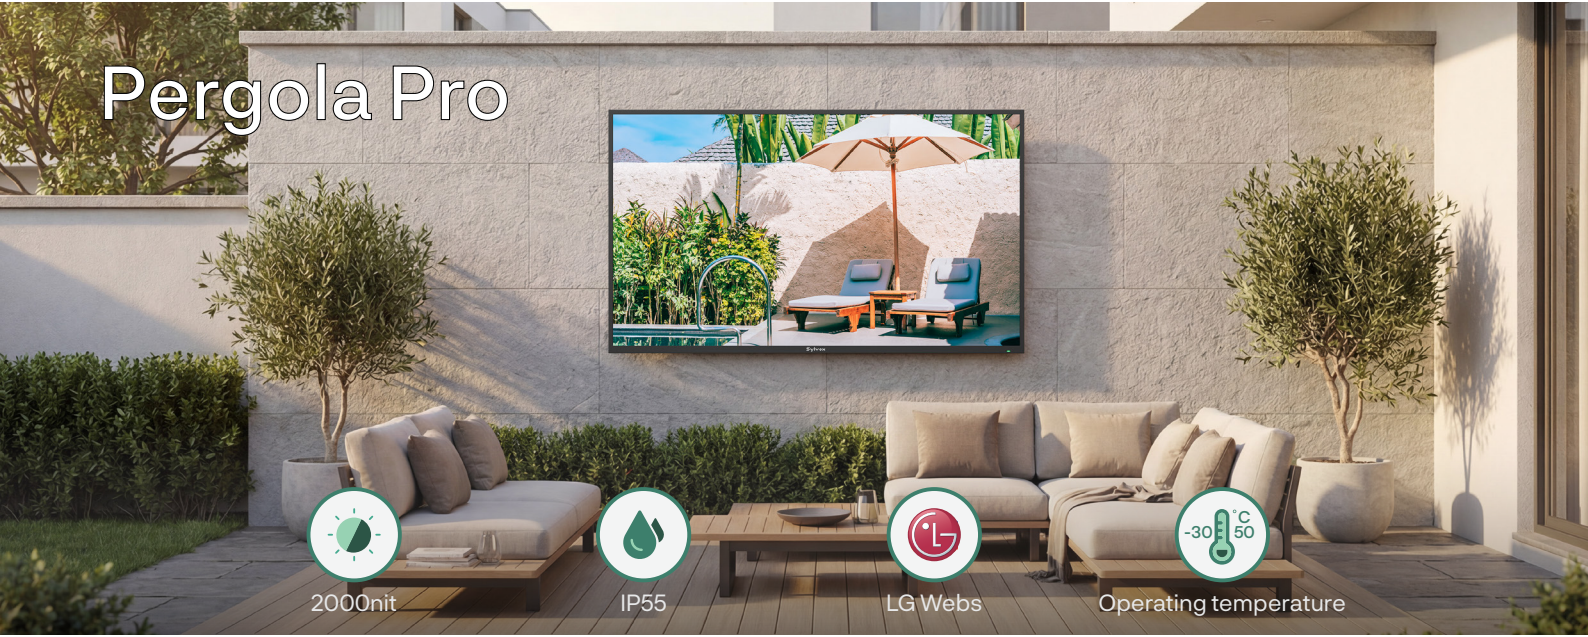

Pergola Pro

2000Nit Pergola Pro Outdoor LG TV

Enjoy premium outdoor entertainment with the 2000Nit Pergola Pro LG TV. IP55 waterproof, durable metal casing, and wide temperature range (-30°C to 50°C) ensure all-weather reliability. Brilliant HDR picture, 7x brighter than indoor TVs, waterproof remote, LG webOS with streaming apps, and immersive Dolby sound.

2000nit Outdoor Brightness

Clear picture even in full sunlight.

Weatherproof Design

IP55-rated & Metal Build

Smart LG webOS System

Stream top UK apps with ease

Anti-Theft Lock Design

Rear lock keeps TV secure

-30°C to 50°C Operation

Reliable in extreme heat or cold.

Pergola Pro(UK)Spec

Series	Pergola Pro(UK)
MODEL	
Panel Size	43/55/65/75inch
Resolution	3840*2160 UHD
Display Technology	LCD
Back Light	DLED
Response Time (typical)	5ms
Brightness(cd/m2,typical)	2000cd/m2
Contrast Ratio(typical)	3000:1
Viewing Angle Degree(H/V)	H:178°, V:178°
Frame Rate	60Hz
Aspect Ratio	16:9
FEATURE	
Operating System	LG Webos
TV System	DVB-T2/S2/C&PAL
Network Input	LAN & WIFI
Bluetooth	5.0
WiFi	IEEE 802.11b/g/n/ac (Support 5G WiFi)
Weak Signal Enhancement	YES
Noise Reduction	3D
Comb Filter	3D
De-interlace	3D
Certificated Apps	Netflix, Youtube, Google play
Waterproof	IP55
Tempered Glass	NO
I/O	
Optical Out	x1
TV Tuner	DVB-S2 x1, DVB-T2 x1
RJ45	x1
HDMI	HDMI x1, HDMI(eARC) x1, HDMI(UART) x1
Earphone	x1